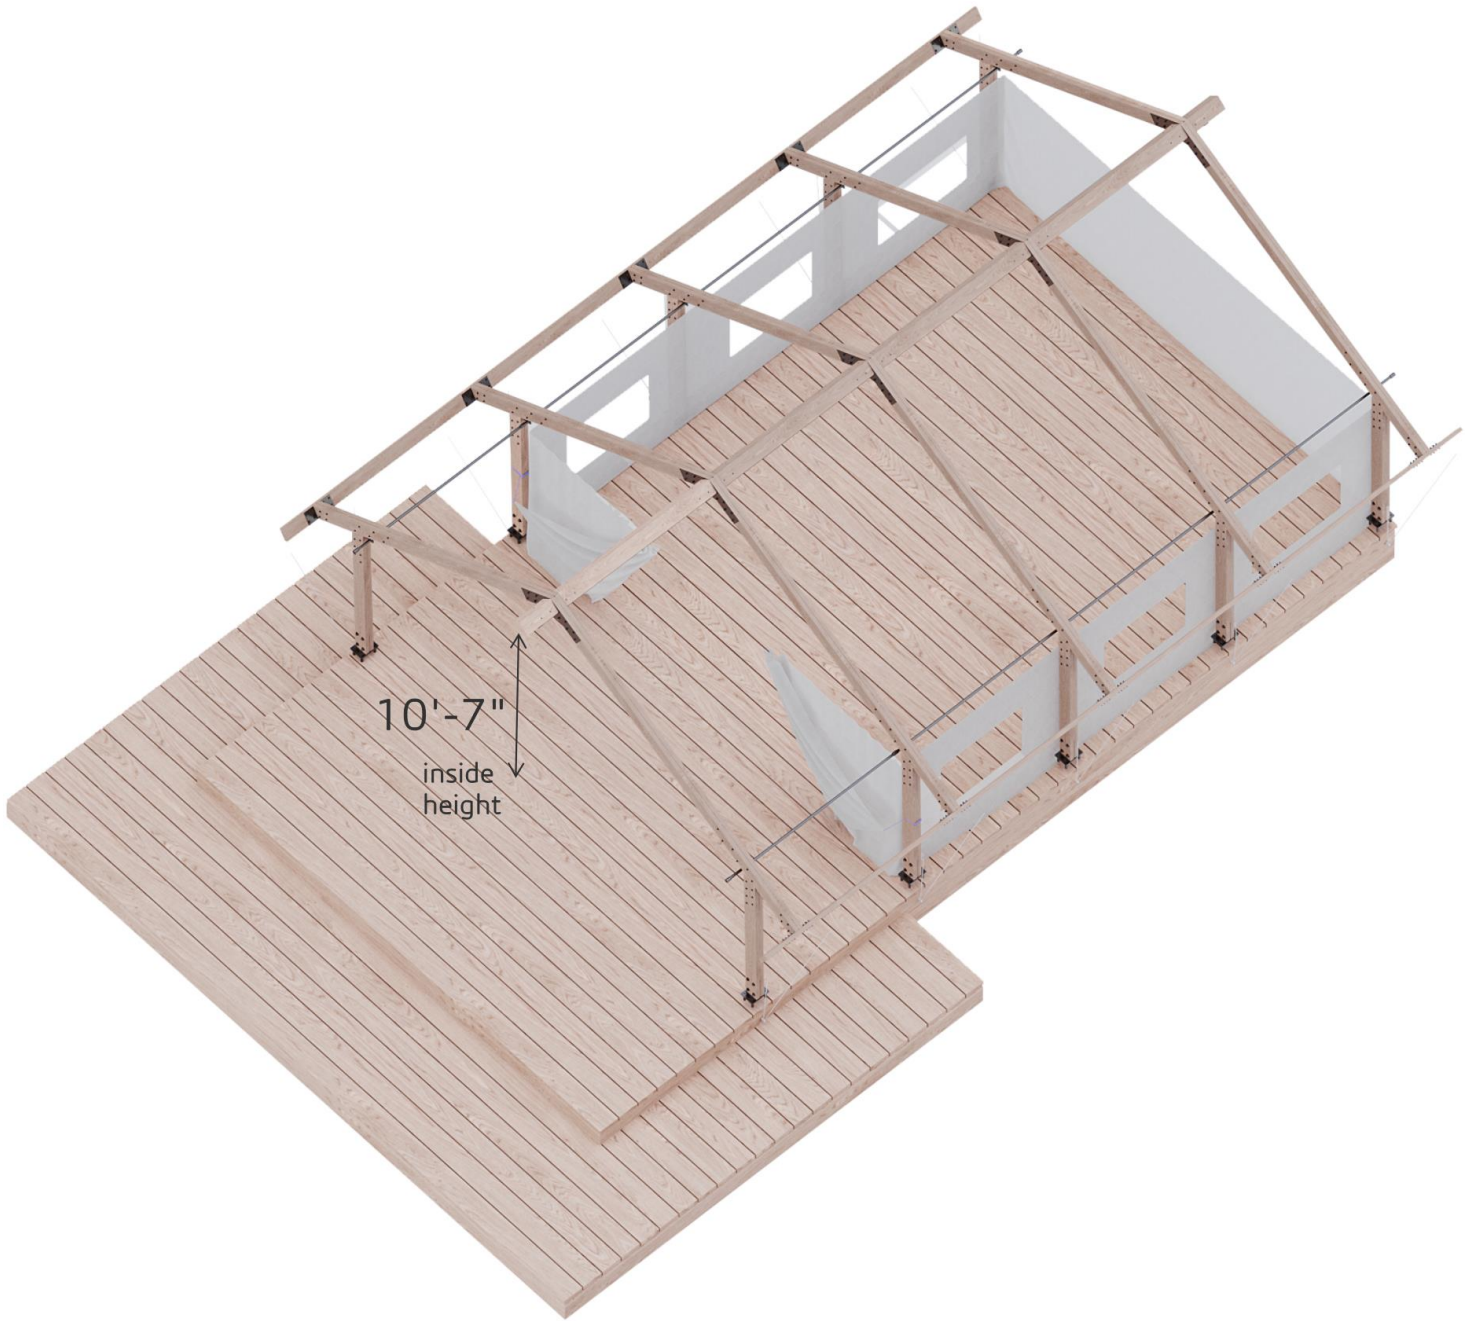

## Construction

4 x 6" Timber with 2x Dimensional Woods  
Stainless Steel Fasteners  
Powder Coated Steel or Stainless Steel Plates  
Inner & Outer Fabric Assemblies

*custom sizes available*

## Aspen Model Basic Floor Plan

### Single Porch

554 sq. ft. - under canvas  
300 sq. ft. - interior living  
346 sq. ft. - exterior deck

*custom sizes available*

## Axonometric View

Single Porch

10'-7" Inside Height

*custom sizes available*

DOUBLE BEDROOM

OFFICE

SINGLE BEDROOM

SPARTAN