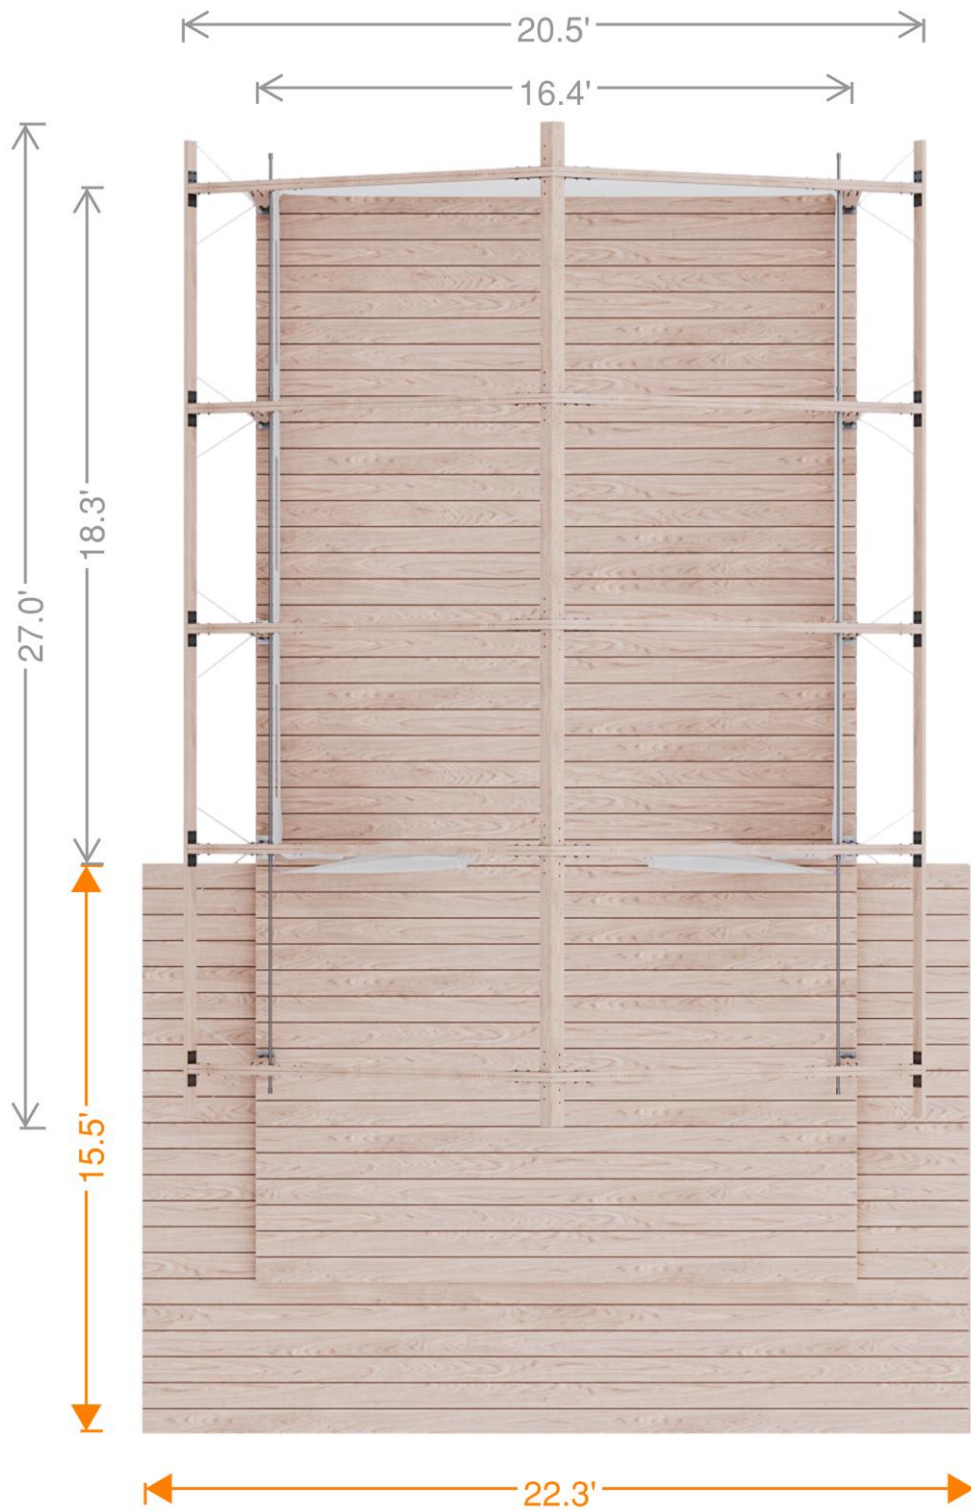

## Construction

4 x 6" Timber with 2x Dimensional Woods  
Stainless Steel Fasteners  
Powder Coated Steel or Stainless Steel Plates  
Inner & Outer Fabric Assemblies

*custom sizes available*

## Aspen Model Basic Floor Plan

### Single Porch

554 sq. ft. - under canvas  
300 sq. ft. - interior living  
346 sq. ft. - exterior deck

*custom sizes available*

## Axonometric View

Single Porch

10'-7" Inside Height

*custom sizes available*

DOUBLE BEDROOM

OFFICE

SINGLE BEDROOM

SPARTAN